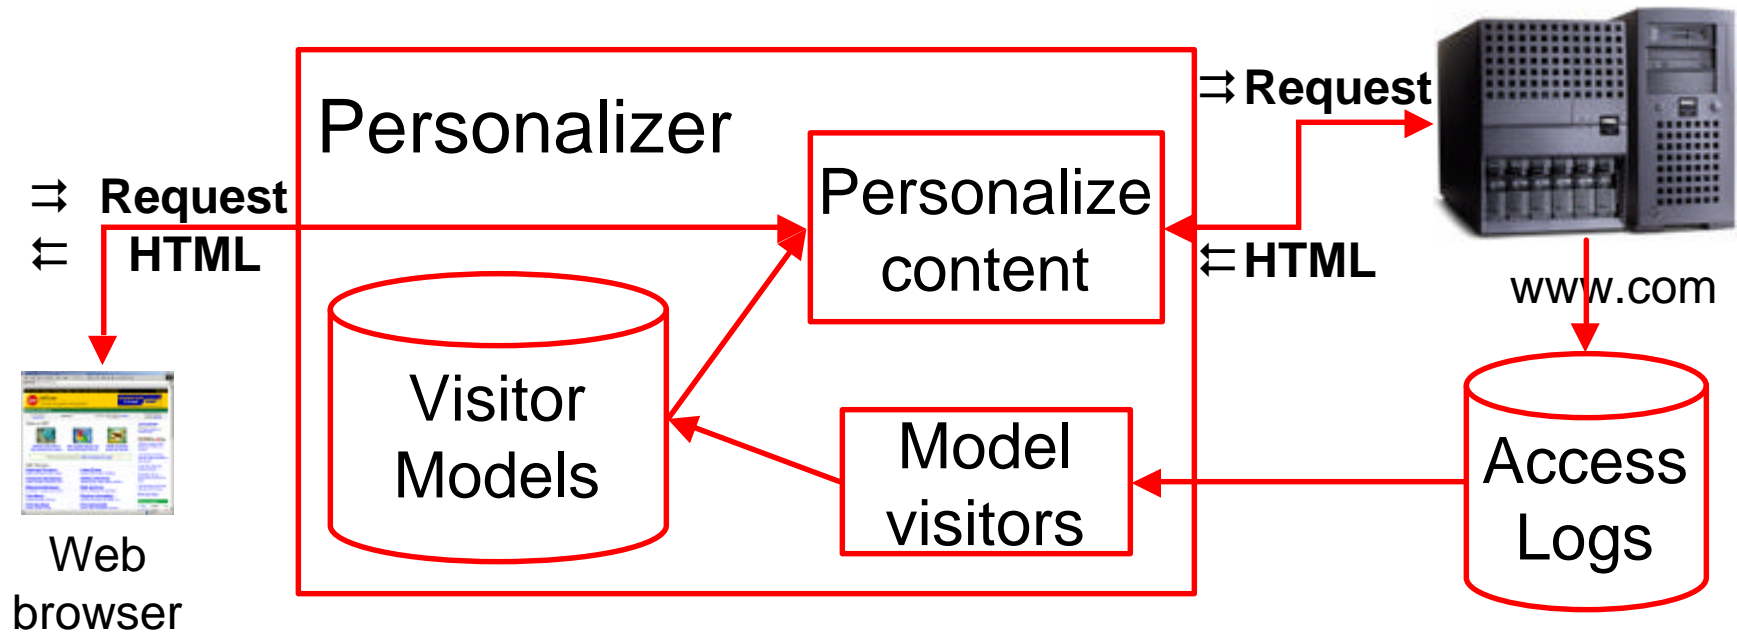

The Proteus architecture

- Server provides access logs
- Personalizer builds visitor models, modifies returned content